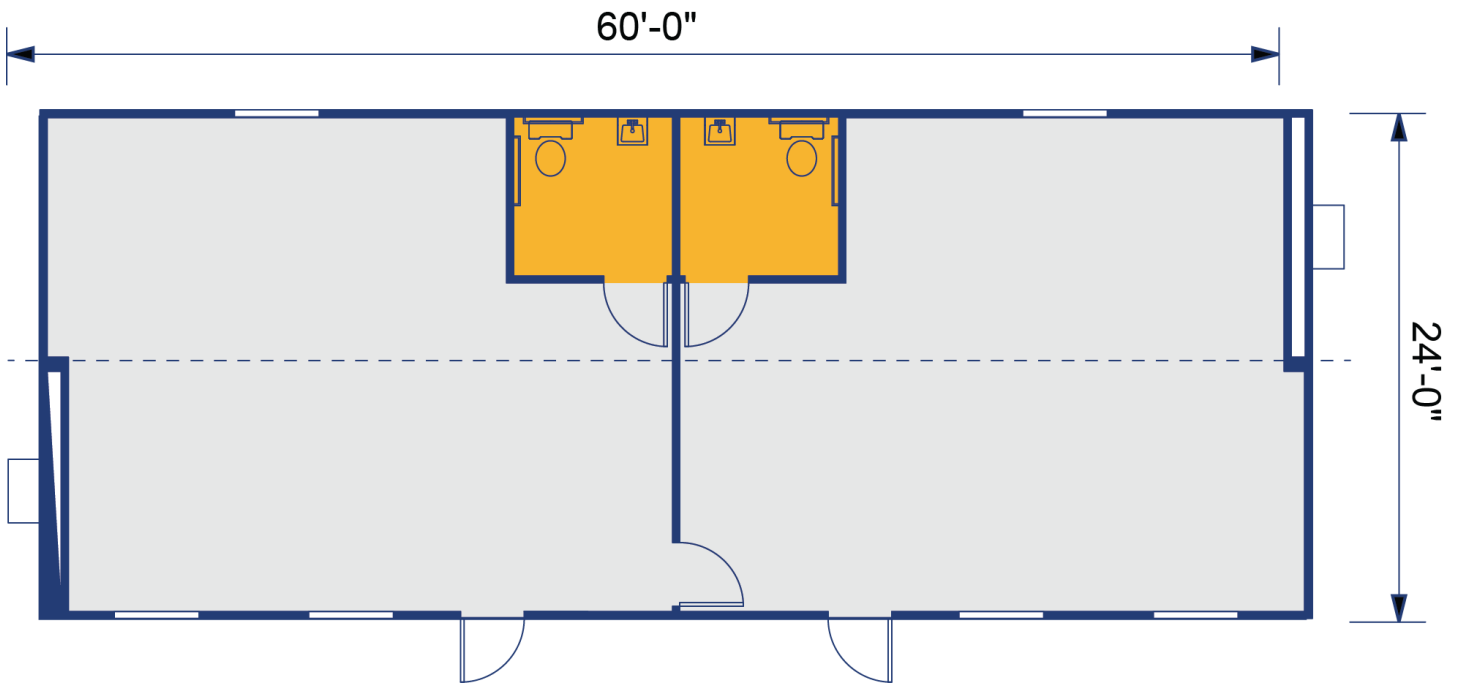

BUILDING LAYOUT

Contact Us Today!

866.889.7777 • mobilemodular.com