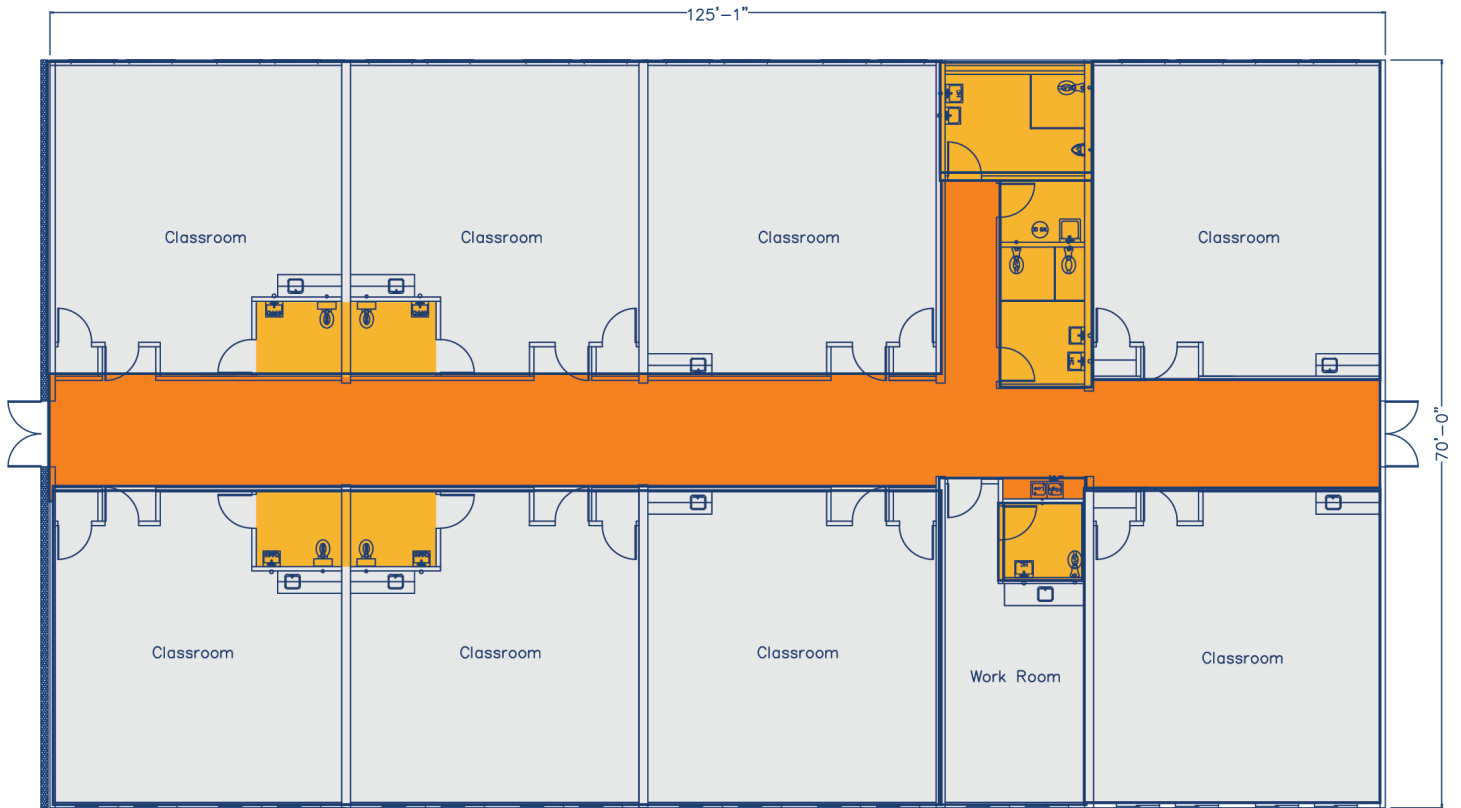

BUILDING LAYOUT

Contact Us Today!

866.889.7777 • mobilemodular.com