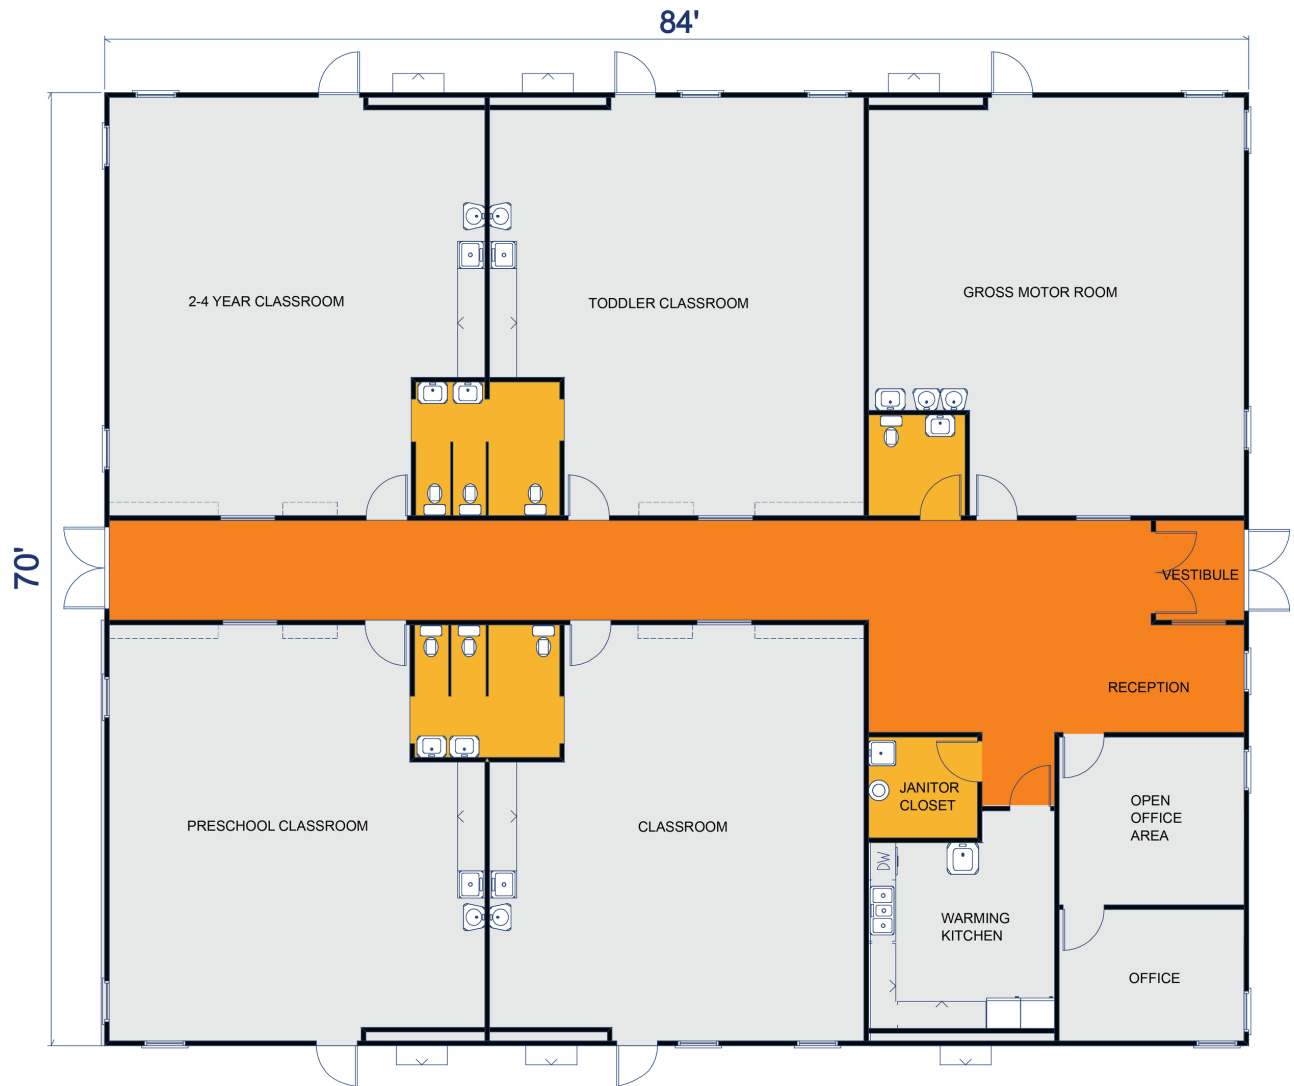

BUILDING LAYOUT

Contact Us Today!

866.889.7777 • mobilemodular.com