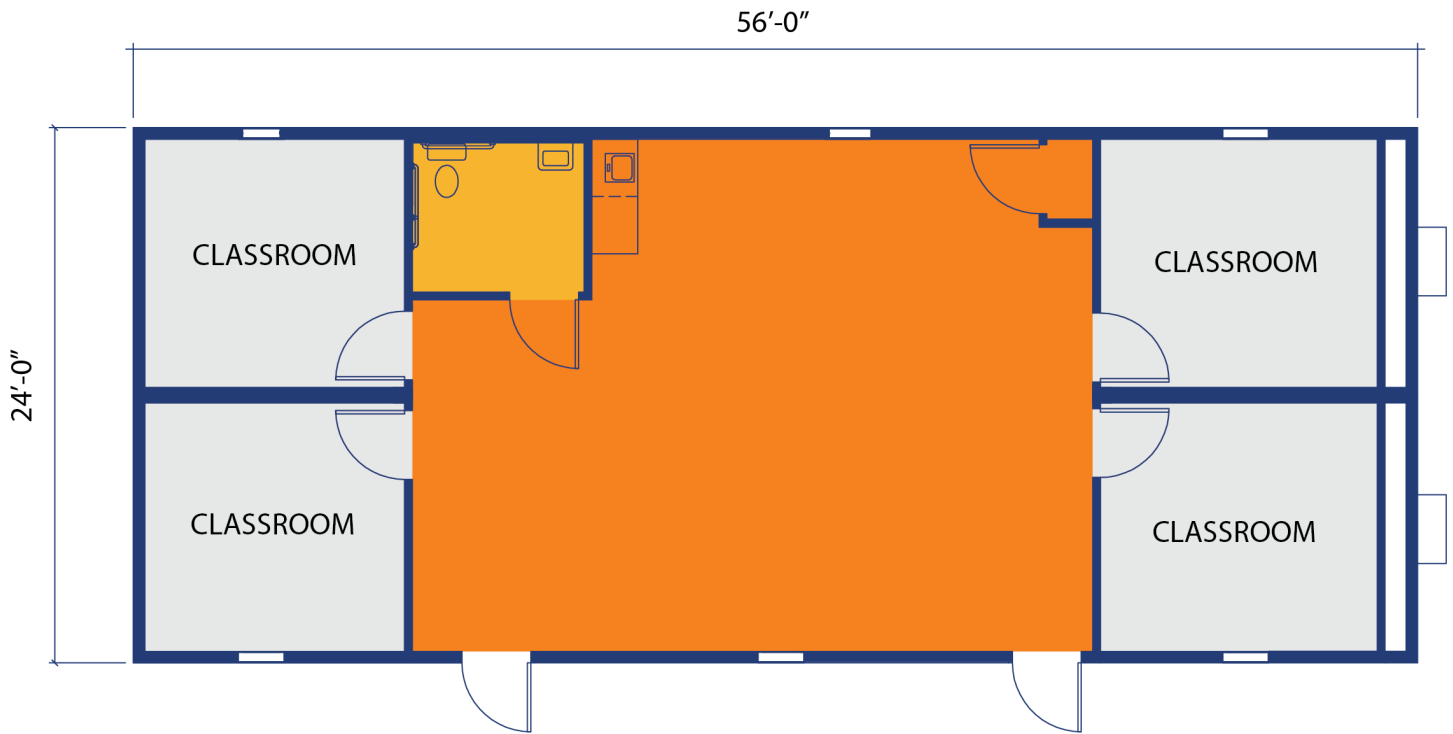

Customer Name: MLP PA Builders
Project Location: King of Prussia, PA
Building Type(s): Modular Office
Module Count: 2
Total Sq. Ft.: 1,344 sq. ft.

Contact Us Today!

866.889.7777 • mobilemodular.com

BUILDING LAYOUT