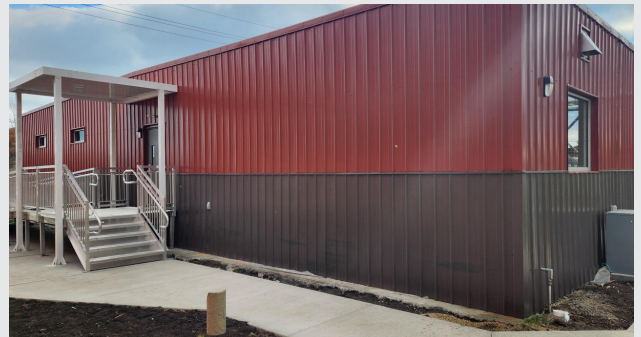

## THE SOLUTION

The new building included showers, restrooms, and a locker area. In addition, we added a spacious break room that will also double as an employee meeting and special events area. The Mobile Modular design-build team provided a permanent structure including full turnkey construction services. We developed the 2,960 SF floor plan and worked with the project architect and permit expediter to walk the construction plans through the City of Chicago Building Department. The building design provides for 6 individual showers, a locker room with 96 steel lockers, a large restroom, and a 1,100 sq. ft. break room

**Customer Name:** PVS Chemical Solutions

**Project Location:** Chicago, IL

**Building Type(s):** Modular Locker Room

**Job Type:** Sale

**Total Sq. Ft:** 2,975 sq. ft.

**Contact Us Today!**

866.889.7777 • [mobilemodular.com](http://mobilemodular.com)