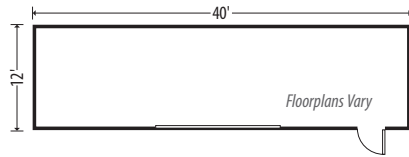

12' x 40' Classroom*