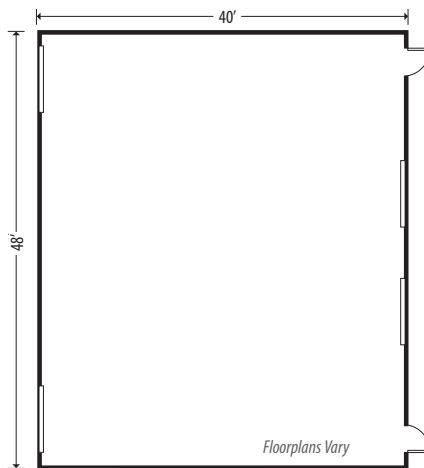

Exterior Features

- Durable wood siding with masonite trim
- Galvanized metal roof
- Gutters and downspouts
- ADA-accessible ramp
- Dual pane windows

Interior Features

- Two 8' x 4' whiteboards
- 4" vinyl cove base
- 2' x 4' T-grid suspended ceilings
- Tackable interior wall covering
- Fire extinguisher
- Carpet tiles from recycled materials**