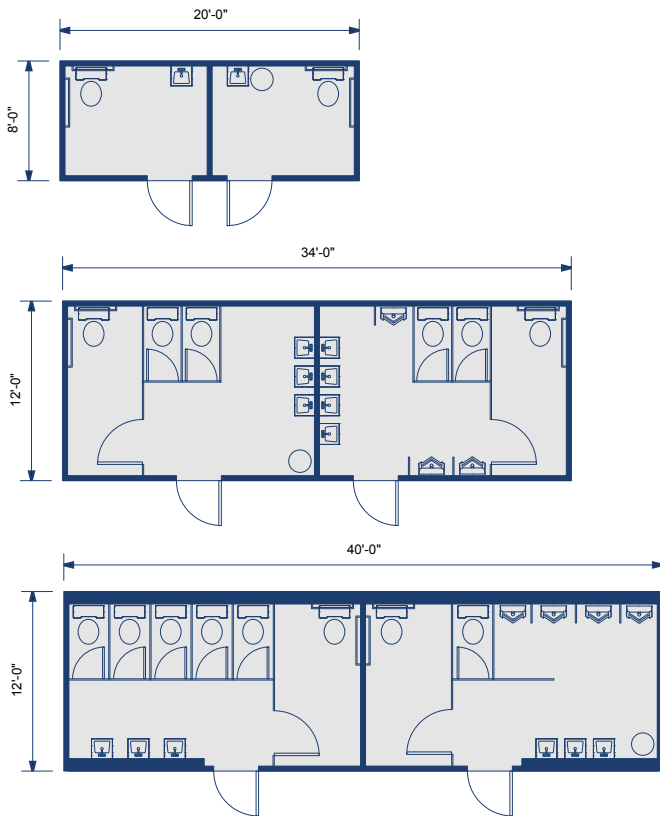

PORTABLE RESTROOM BUILDINGS

Mobile Modular offers flexible, high-quality and clean restroom facilities for up to 300 users. Standard configurations include 8' x 20', 12' x 34' and 12' x 40' buildings. Each building is delivered directly to your job site ready for installation and use. Additional configurations include special purpose buildings to house shower and locker room facilities.

Available for Rent, Lease or Purchase

*All dimensions are nominal