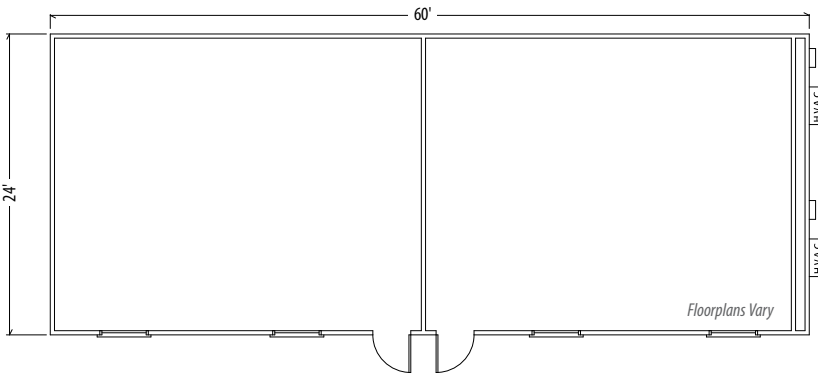

24' x 60' Classroom*

LEGEND

- Window
- Door
- Heating, Ventilation, and Air Conditioning
- Electrical Sub Panel

Interior Features

- 2' X 4' T-grid suspended ceiling
- Two 4' x 8' white boards
- Carpeting or VCT
  (subject to availability of stock on hand)
- Fire extinguisher
- Clock
- Vinyl wrapped paneling
- Vinyl wrapped tack board partition wall

Heating and Air Conditioning

- Exterior mounted heating & air conditioning
- Roof, exterior wall & subfloor insulation

Electrical Features

- Exterior lighting with independent switch
- Recessed fluorescent lights
- 100 Amp panel box
- 110V duplex receptacles along interior walls

Options

- Furniture
- Security screens
- Mini-blinds
- Stand alone fire alarm
- Custom exterior paint
- Custom steps & ramps
- Seismic restraint system
- Closure panels
- Empty j-box
  (for future phone and data needs)
- Custom flooring
- Latch guard
- Sink with bubbler
- Casework
- Upgraded interior finish
- Customized interior configurations

*All dimensions are nominal. Locations of doors, windows and HVAC may vary.

The availability of the product and its features may vary. Please contact your sales specialist for further information. These specifications are subject to change without notice.

5700 Las Positas Road
Livermore, CA 94551 | P 925.606.9200

800.944.3442
www.mobilemodularrents.com

Rent, Lease or Purchase