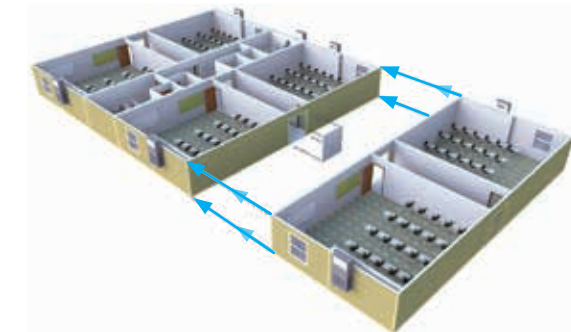

Fold

It's as easy as adding and subtracting.
Protected, Flexible and Environmentally Friendly.

Four classroom configuration.

To adjust the size of the Campus Maker ModPod, the two classroom module at either end can be detached and relocated to another site or school. Construction of a new exterior wall is not required as the wall and finishes are already in place. This feature minimizes the down time due to construction and disruption to the remainder of the classroom complex.

Add an additional classroom module to expand the Campus Maker ModPod complex.

By simply removing and relocating the existing security entrance doors to the newly expanded Campus Maker ModPod, this classroom complex is set to operate with six classrooms, a restroom module and corridor. All this can be accomplished with minimal disruption to the occupants and in most cases, the work can be completed in just a few days.