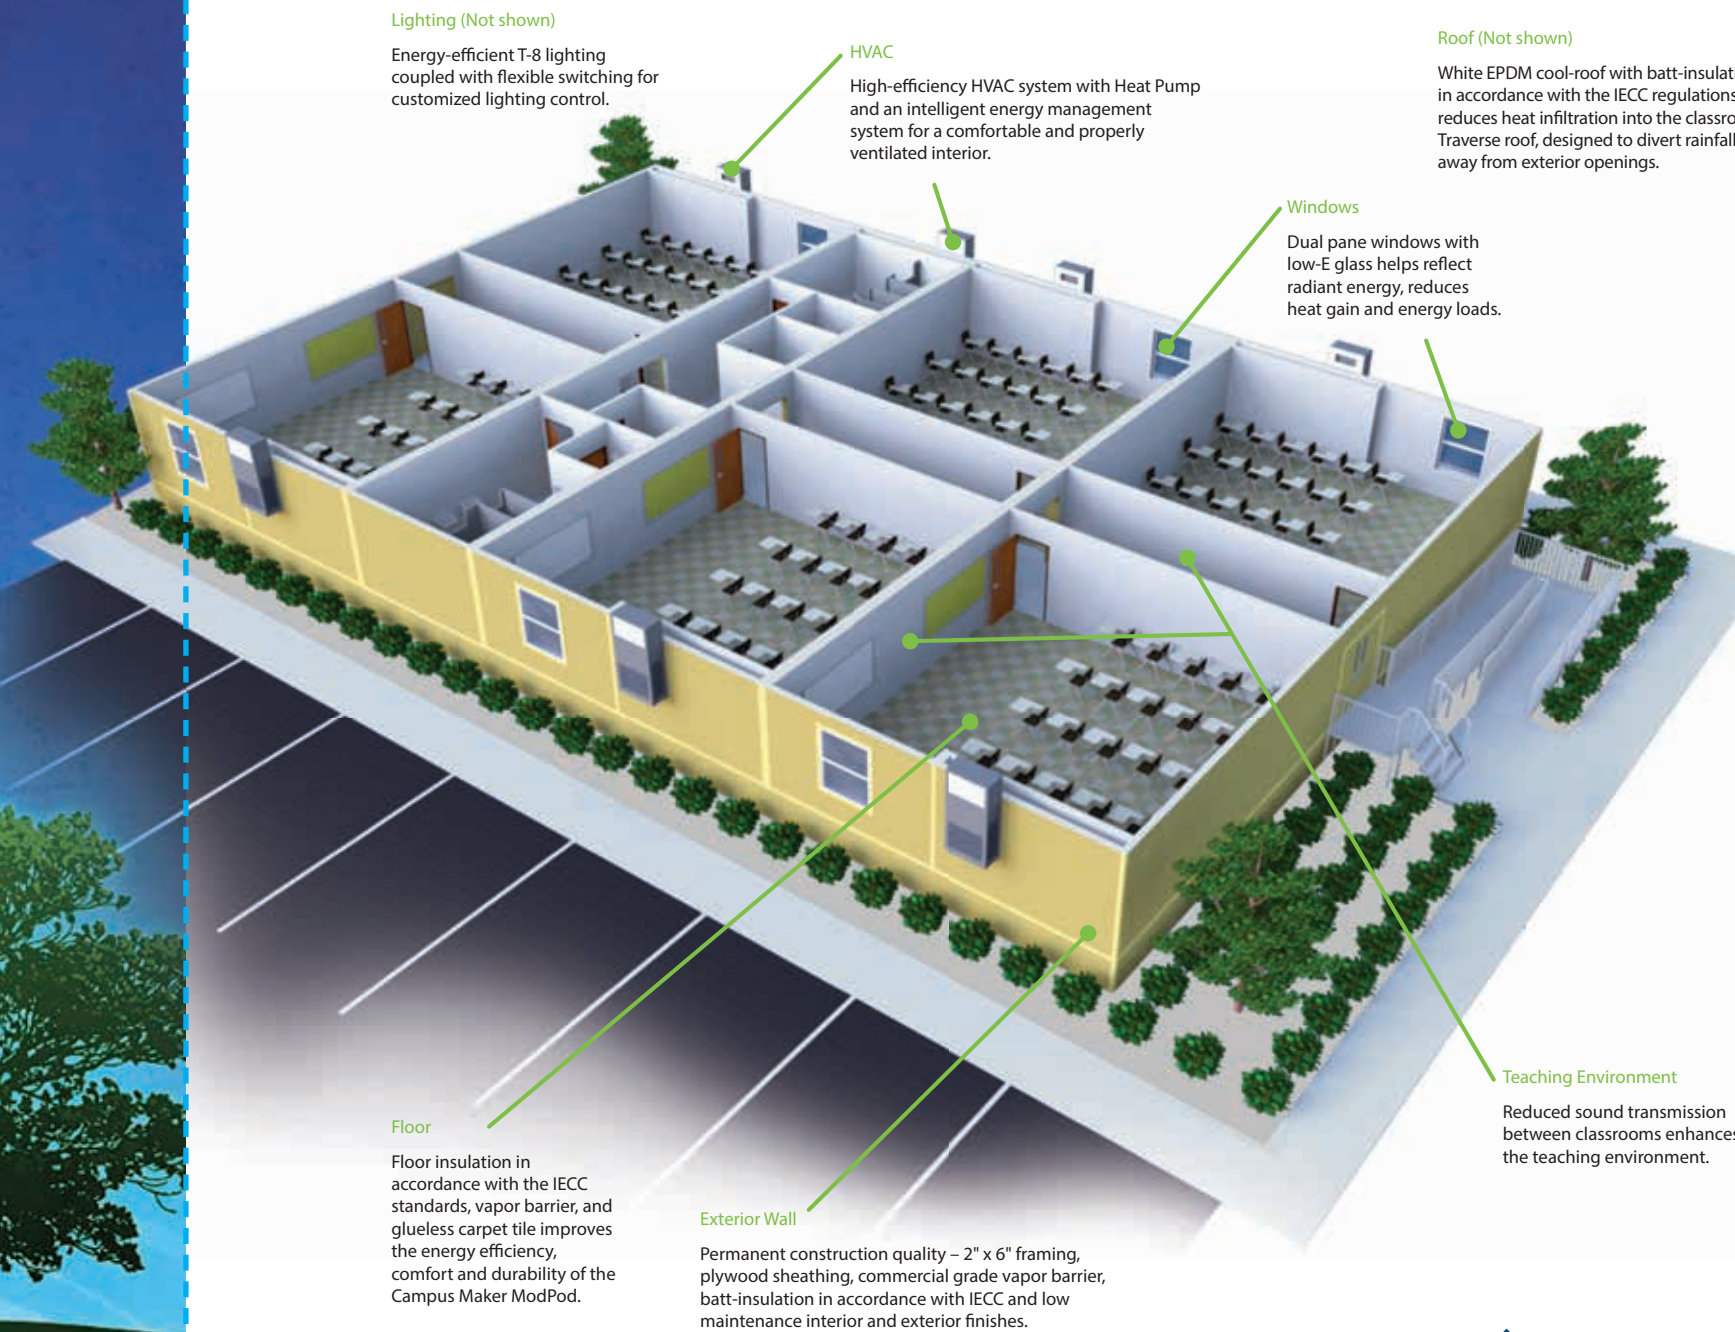

These configurations include restrooms, administrative offices, libraries, laboratories, music classrooms and more.

Tangible Savings

The innovative side-by-side installation of the classrooms significantly reduces the length of utility runs, electrical and plumbing connections, walkways, stairs and access ramps.

All perimeter walls of each double classroom contained within a Campus Maker ModPod are finished as exterior walls. This allows for easy reconfiguration of the Campus Maker ModPod to a larger or smaller size based upon enrollment. Further, reconfiguration can be performed with minimal disruption to the adjacent classrooms.

Safety and Security

When Mobile Modular designed the Campus Maker ModPod, one of our primary goals was to create a modular classroom system that ensured the safety and security of students and staff.

Each Campus Maker ModPod complex is accessed via an internal corridor with steel clad exterior doors, self-closers and panic hardware. To ensure further safety and security, each classroom is accessed through a solid core fire-rated door with a large view block and locking system.

All doors can be equipped with optional alarms, electronic entry control and easily integrated with each facility's primary security and life safety systems.

mobilemodular.com

Fold

Let us take care of all of your space needs.

Mobile Modular's Campus Maker ModPod® Complex