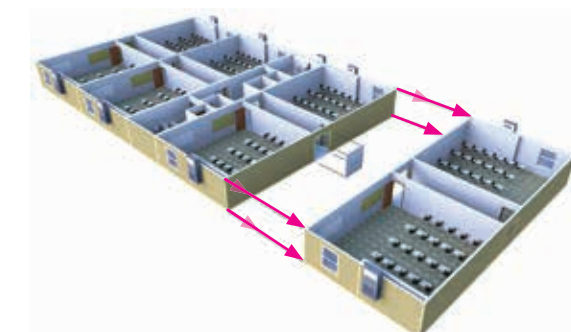

By simply removing and relocating the existing security entrance doors to the newly expanded Campus Maker ModPod, this classroom complex is set to operate with six classrooms, a restroom module and corridor. All this can be accomplished with minimal disruption to the occupants and in most cases, the work can be completed in just a few days.

Retract a classroom module to reduce the Campus Maker ModPod complex.