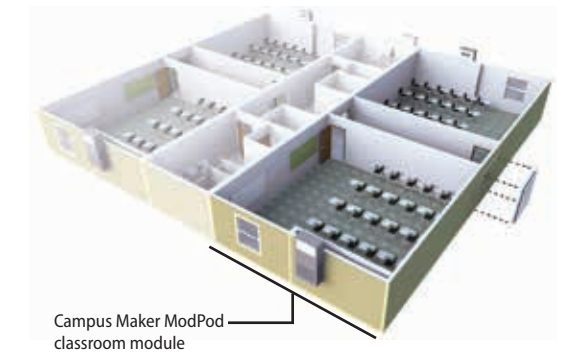

Mobile Modular's Campus Maker ModPod® Complex

The above illustration depicts a six classroom Campus Maker ModPod complex, with a restroom module and integrated interior corridor. A Campus Maker ModPod classroom module is comprised of two classrooms (27'-0" x 28'-0")* with an egress corridor. Each classroom is approximately 790 sq. ft. and can accommodate up to 35 students. The interior corridor is 8'-0" wide and is further enhanced with a one-hour-fire-rated construction to protect the occupants. Sprinklers can be installed for additional protection.

Fold

It's as easy as adding and subtracting.
Protected, Flexible and Environmentally Friendly.

Four classroom configuration.

To adjust the size of the Campus Maker ModPod, the two classroom module at either end can be detached and relocated to another site or school. Construction of a new exterior wall is not required as the wall and finishes are already in place. This feature minimizes the down time due to construction and disruption to the remainder of the classroom complex.