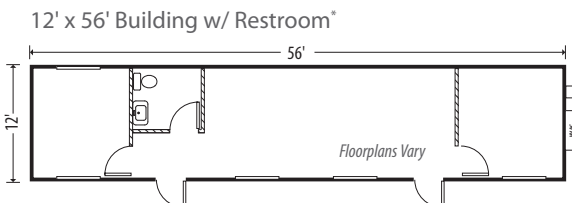

Job Site Buildings

Represent sample standard floorplans. Choose from standard plans or customize your floorplan.

Electrical Features

- Recessed, fluorescent lighting
- 100 Amp, 220V single phase panel box
- Exterior lighting with independent switch
- Duplex receptacles along interior walls

Heating & Air Conditioning

- Exterior mounted HVAC system
- Ceiling, exterior wall and subfloor insulation
- Programmable electronic thermostat

Options

- Custom, flexible floorplans
- Plan tables
- Security bars and screens
- Stair rentals
- Restrooms and showers
- Gutters and downspouts
- Custom paint
- Skirting
- Custom carpet or flooring
- Custom cabinetry/furniture
- ADA handicap-accessible ramp
- Low voltage data/voice drops
- Mini-blinds

*All dimensions are nominal. Unless noted, equipment and related furnishing, finishes, accessories and appliances provided are previously leased. Materials, dimensions and specifications vary.

Fixture count, floorplans and available sizes may vary by region. Please contact your modular building expert for further information. Specifications are subject to change without notice.

Did you know? .....

Mobile Modular project staff can provide expert guidance on site preparation and permitting. Our installation crews have broad experience around site security, safety and a range of site conditions.

4445 E Sam Houston Parkway South
Pasadena, TX 77505-3912

800.944.3442
www.mobilemodularrents.com

Rent, Lease or Purchase