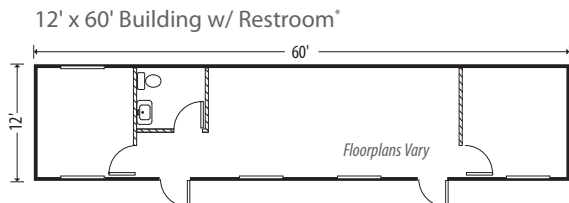

Job Site Buildings

Represent sample standard floorplans. Choose from standard plans or customize your floorplan.

Electrical Features

- Recessed, fluorescent lighting
- 100 Amp, 220V single phase panel box
- Exterior lighting with independent switch
- Duplex receptacles along interior walls

Heating & Air Conditioning

- Exterior mounted HVAC system
- Ceiling, exterior wall and subfloor insulation
- Programmable electronic thermostat

Options

- Custom, flexible floorplans
- Plan tables
- Security bars and screens
- Stair rentals
- Restrooms and showers
- Gutters and downspouts
- Custom paint
- Skirting
- Custom carpet or flooring
- Custom cabinetry/furniture
- ADA handicap-accessible ramp
- Low voltage data/voice drops
- Mini-blinds

*All dimensions are nominal. Unless noted, equipment and related furnishing, finishes, accessories and appliances provided are previously leased. Materials, dimensions and specifications vary.

Fixture count, floorplans and available sizes may vary by region. Please contact your modular building expert for further information. Specifications are subject to change without notice.

Did you know? .....

Mobile Modular project staff can provide expert guidance on site preparation and permitting. Our installation crews have broad experience around site security, safety and a range of site conditions.

4445 E Sam Houston Parkway South
Pasadena, TX 77505-3912

800.944.3442
www.mobilemodularrents.com

Rent, Lease or Purchase