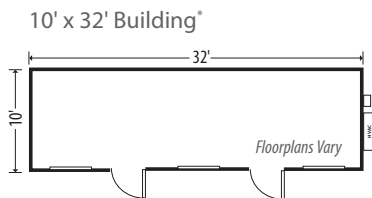

Job Site Buildings

Represent sample standard floorplans. Choose from standard plans or customize your floorplan.

Electrical Features

- Recessed, fluorescent lighting
- 100 Amp, 220V single phase panel box
- Exterior lighting with independent switch
- Duplex receptacles along interior walls

Heating & Air Conditioning

- Exterior mounted HVAC system
- Ceiling, exterior wall and subfloor insulation
- Programmable electronic thermostat

Options

- Custom, flexible floorplans
- Plan tables
- Security bars and screens
- Stair rentals
- Restrooms and showers
- Gutters and downspouts
- Custom paint
- Skirting
- Custom carpet or flooring
- Custom cabinetry/furniture
- ADA handicap-accessible ramp
- Low voltage data/voice drops
- Mini-blinds

*All dimensions are nominal. Unless noted, equipment and related furnishing, finishes, accessories and appliances provided are previously leased. Materials, dimensions and specifications vary.

Fixture count, floorplans and available sizes may vary by region. Please contact your modular building expert for further information. Specifications are subject to change without notice.

Did you know? .....

Mobile Modular project staff can provide expert guidance on site preparation and permitting. Our installation crews have broad experience around site security, safety and a range of site conditions.

4445 E Sam Houston Parkway South
Pasadena, TX 77505-3912