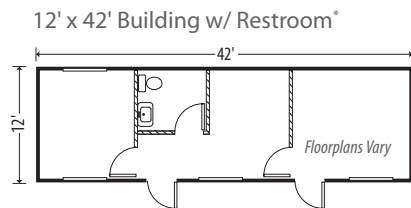

Job Site Buildings

Represent sample standard floorplans. Choose from standard plans or customize your floorplan.

Electrical Features

- Recessed, fluorescent lighting
- 100 Amp, 220V single phase panel box
- Exterior lighting with independent switch
- Duplex receptacles along interior walls

Heating & Air Conditioning

- Exterior mounted HVAC system
- Ceiling, exterior wall and subfloor insulation
- Programmable electronic thermostat

Options

- Custom, flexible floorplans
- Plan tables
- Security bars and screens
- Stair rentals
- Restrooms and showers
- Gutters and downspouts
- Custom paint
- Skirting
- Custom carpet or flooring
- Custom cabinetry/furniture
- ADA handicap-accessible ramp
- Low voltage data/voice drops
- Mini-blinds

*All dimensions are nominal. Unless noted, equipment and related furnishing, finishes, accessories and appliances provided are previously leased. Materials, dimensions and specifications vary.

Fixture count, floorplans and available sizes may vary by region. Please contact your modular building expert for further information. Specifications are subject to change without notice.

Did you know? .....

Mobile Modular project staff can provide expert guidance on site preparation and permitting. Our installation crews have broad experience around site security, safety and a range of site conditions.

4445 E Sam Houston Parkway South
Pasadena, TX 77505-3912