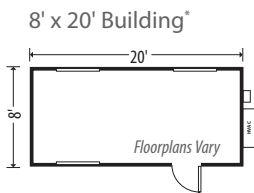

Job Site Buildings

Represent sample standard floorplans. Choose from standard plans or customize your floorplan.

Electrical Features

- Recessed, fluorescent lighting
- 100 Amp, 220V single phase panel box
- Exterior lighting with independent switch
- Duplex receptacles along interior walls

Heating & Air Conditioning

- Exterior mounted HVAC system
- Ceiling, exterior wall and subfloor insulation
- Programmable electronic thermostat

Options

- Custom, flexible floorplans
- Plan tables
- Security bars and screens
- Stair rentals
- Restrooms and showers
- Gutters and downspouts
- Custom paint
- Skirting
- Custom carpet or flooring
- Custom cabinetry/furniture
- ADA handicap-accessible ramp
- Low voltage data/voice drops
- Mini-blinds

*All dimensions are nominal. Unless noted, equipment and related furnishing, finishes, accessories and appliances provided are previously leased. Materials, dimensions and specifications vary.

Fixture count, floorplans and available sizes may vary by region. Please contact your modular building expert for further information. Specifications are subject to change without notice.

Did you know? .....

Mobile Modular project staff can provide expert guidance on site preparation and permitting. Our installation crews have broad experience around site security, safety and a range of site conditions.

4445 E Sam Houston Parkway South
Pasadena, TX 77505-3912