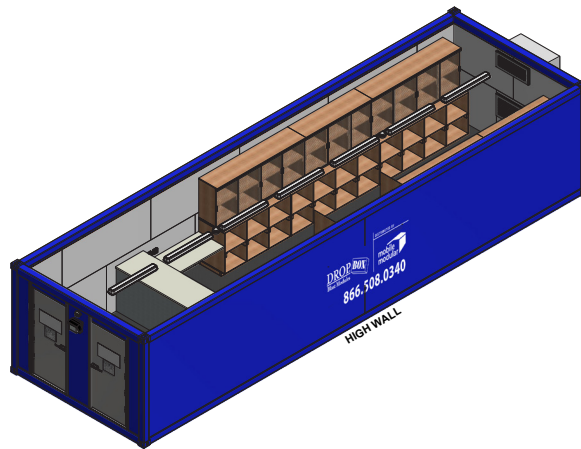

8.0 PSI @ 200 MSEC Blast Box - 12'-0"x40'-0"x8'-6"

BLAST RATING TABLE

P_{50}	DURATION	ASCE RESPONSE
8 PSI	200 MSEC	LOW TO MEDIUM
10 PSI	20 MSEC	LOW TO MEDIUM

*Free Field Pressure – P_{50}

DISTRIBUTED BY

866.508.0340
mobilemodular.com/brm