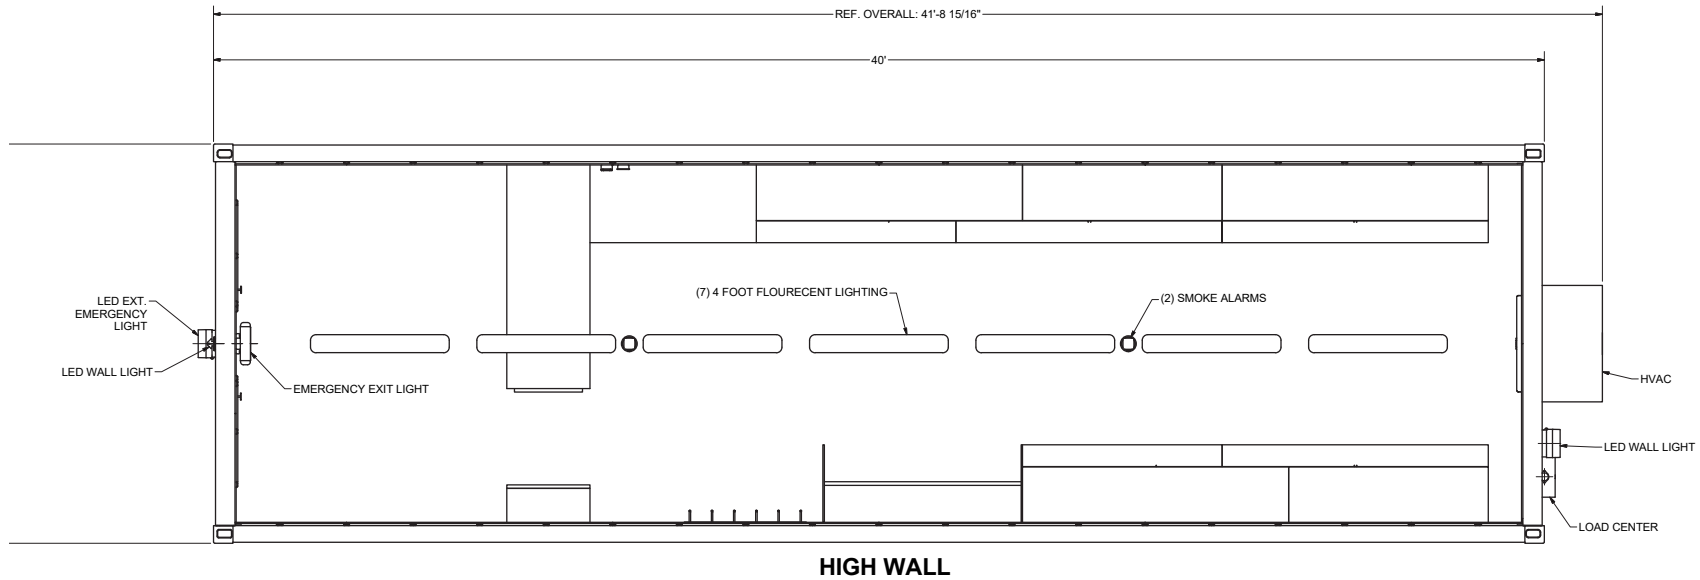

8.0 PSI @ 200 MSEC Blast Box - 12'-0"x40'-0"x8'-6"

BLAST RATING TABLE

P_{50}	DURATION	ASCE RESPONSE
8 PSI	200 MSEC	LOW TO MEDIUM
10 PSI	20 MSEC	LOW TO MEDIUM

*Free Field Pressure – P_{50}

DISTRIBUTED BY

866.508.0340
mobilemodular.com/brm