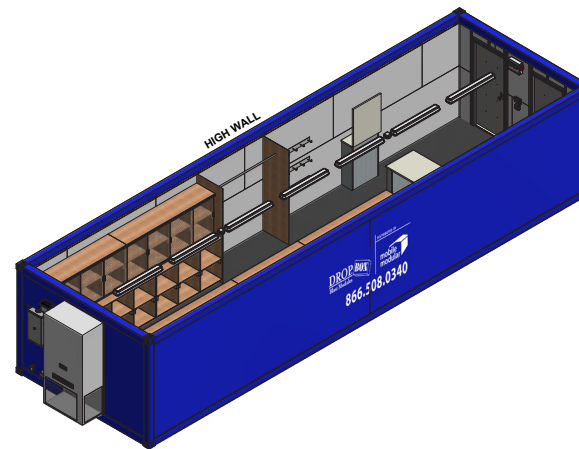

8.0 PSI @ 200 MSEC Blast Box - 12'-0"x40'-0"x8'-6"

BLAST RATING TABLE

P_{50}	DURATION	ASCE RESPONSE
8 PSI	200 MSEC	LOW TO MEDIUM
10 PSI	20 MSEC	LOW TO MEDIUM

*Free Field Pressure – P_{50}

DISTRIBUTED BY

866.508.0340
mobilemodular.com/brm