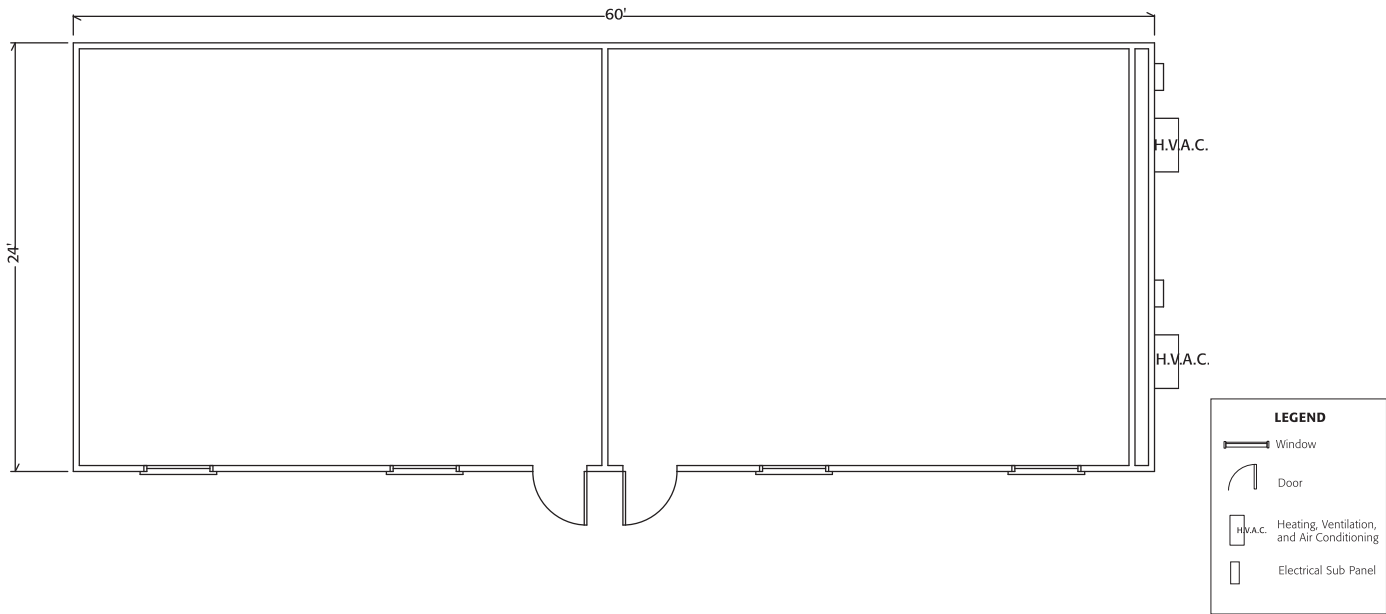

5700 Las Positas Road  
Livermore, CA 94551 | P 925.606.9200

Your Project - Our Commitment

800.944.3442

www.mobilemodularrents.com

Rent, Lease or Purchase

24' x 60' D.O.H Classroom\*

All dimensions are nominal  
Locations of doors, windows, HVAC may vary