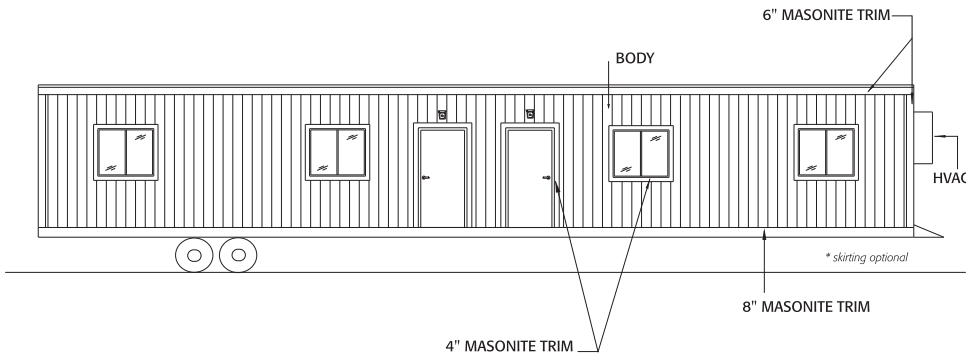

[D.O.H-APPROVED]

Mobile Modular Classrooms

The Leader in Educational Workspace Solutions

Mobile Modular offers the largest fleet of portable classrooms and educational buildings in today's relocatable workspace industry.

Available for Rent, Lease or Purchase

"Please thank all of the people for an exceptionally outstanding job in delivering and installing in such a timely manner."

Hugh Anton

Pleasanton Unified School District

Exterior Features

- 8" groove siding with masonite trim
- Galvanized metal roof

Windows and Doors

- 46"x39" windows
- Tinted windows
- Window screens
- Steel clad metal exterior doors
- School function locks

*The availability of the product and its features may vary. Please contact your sales specialist for further information. These specifications are subject to change without notice.

5700 Las Positas Road
Livermore, CA 94551 | P 925.606.9200

Your Project - Our Commitment

800.944.3442

www.mobilemodularrents.com

Rent, Lease or Purchase